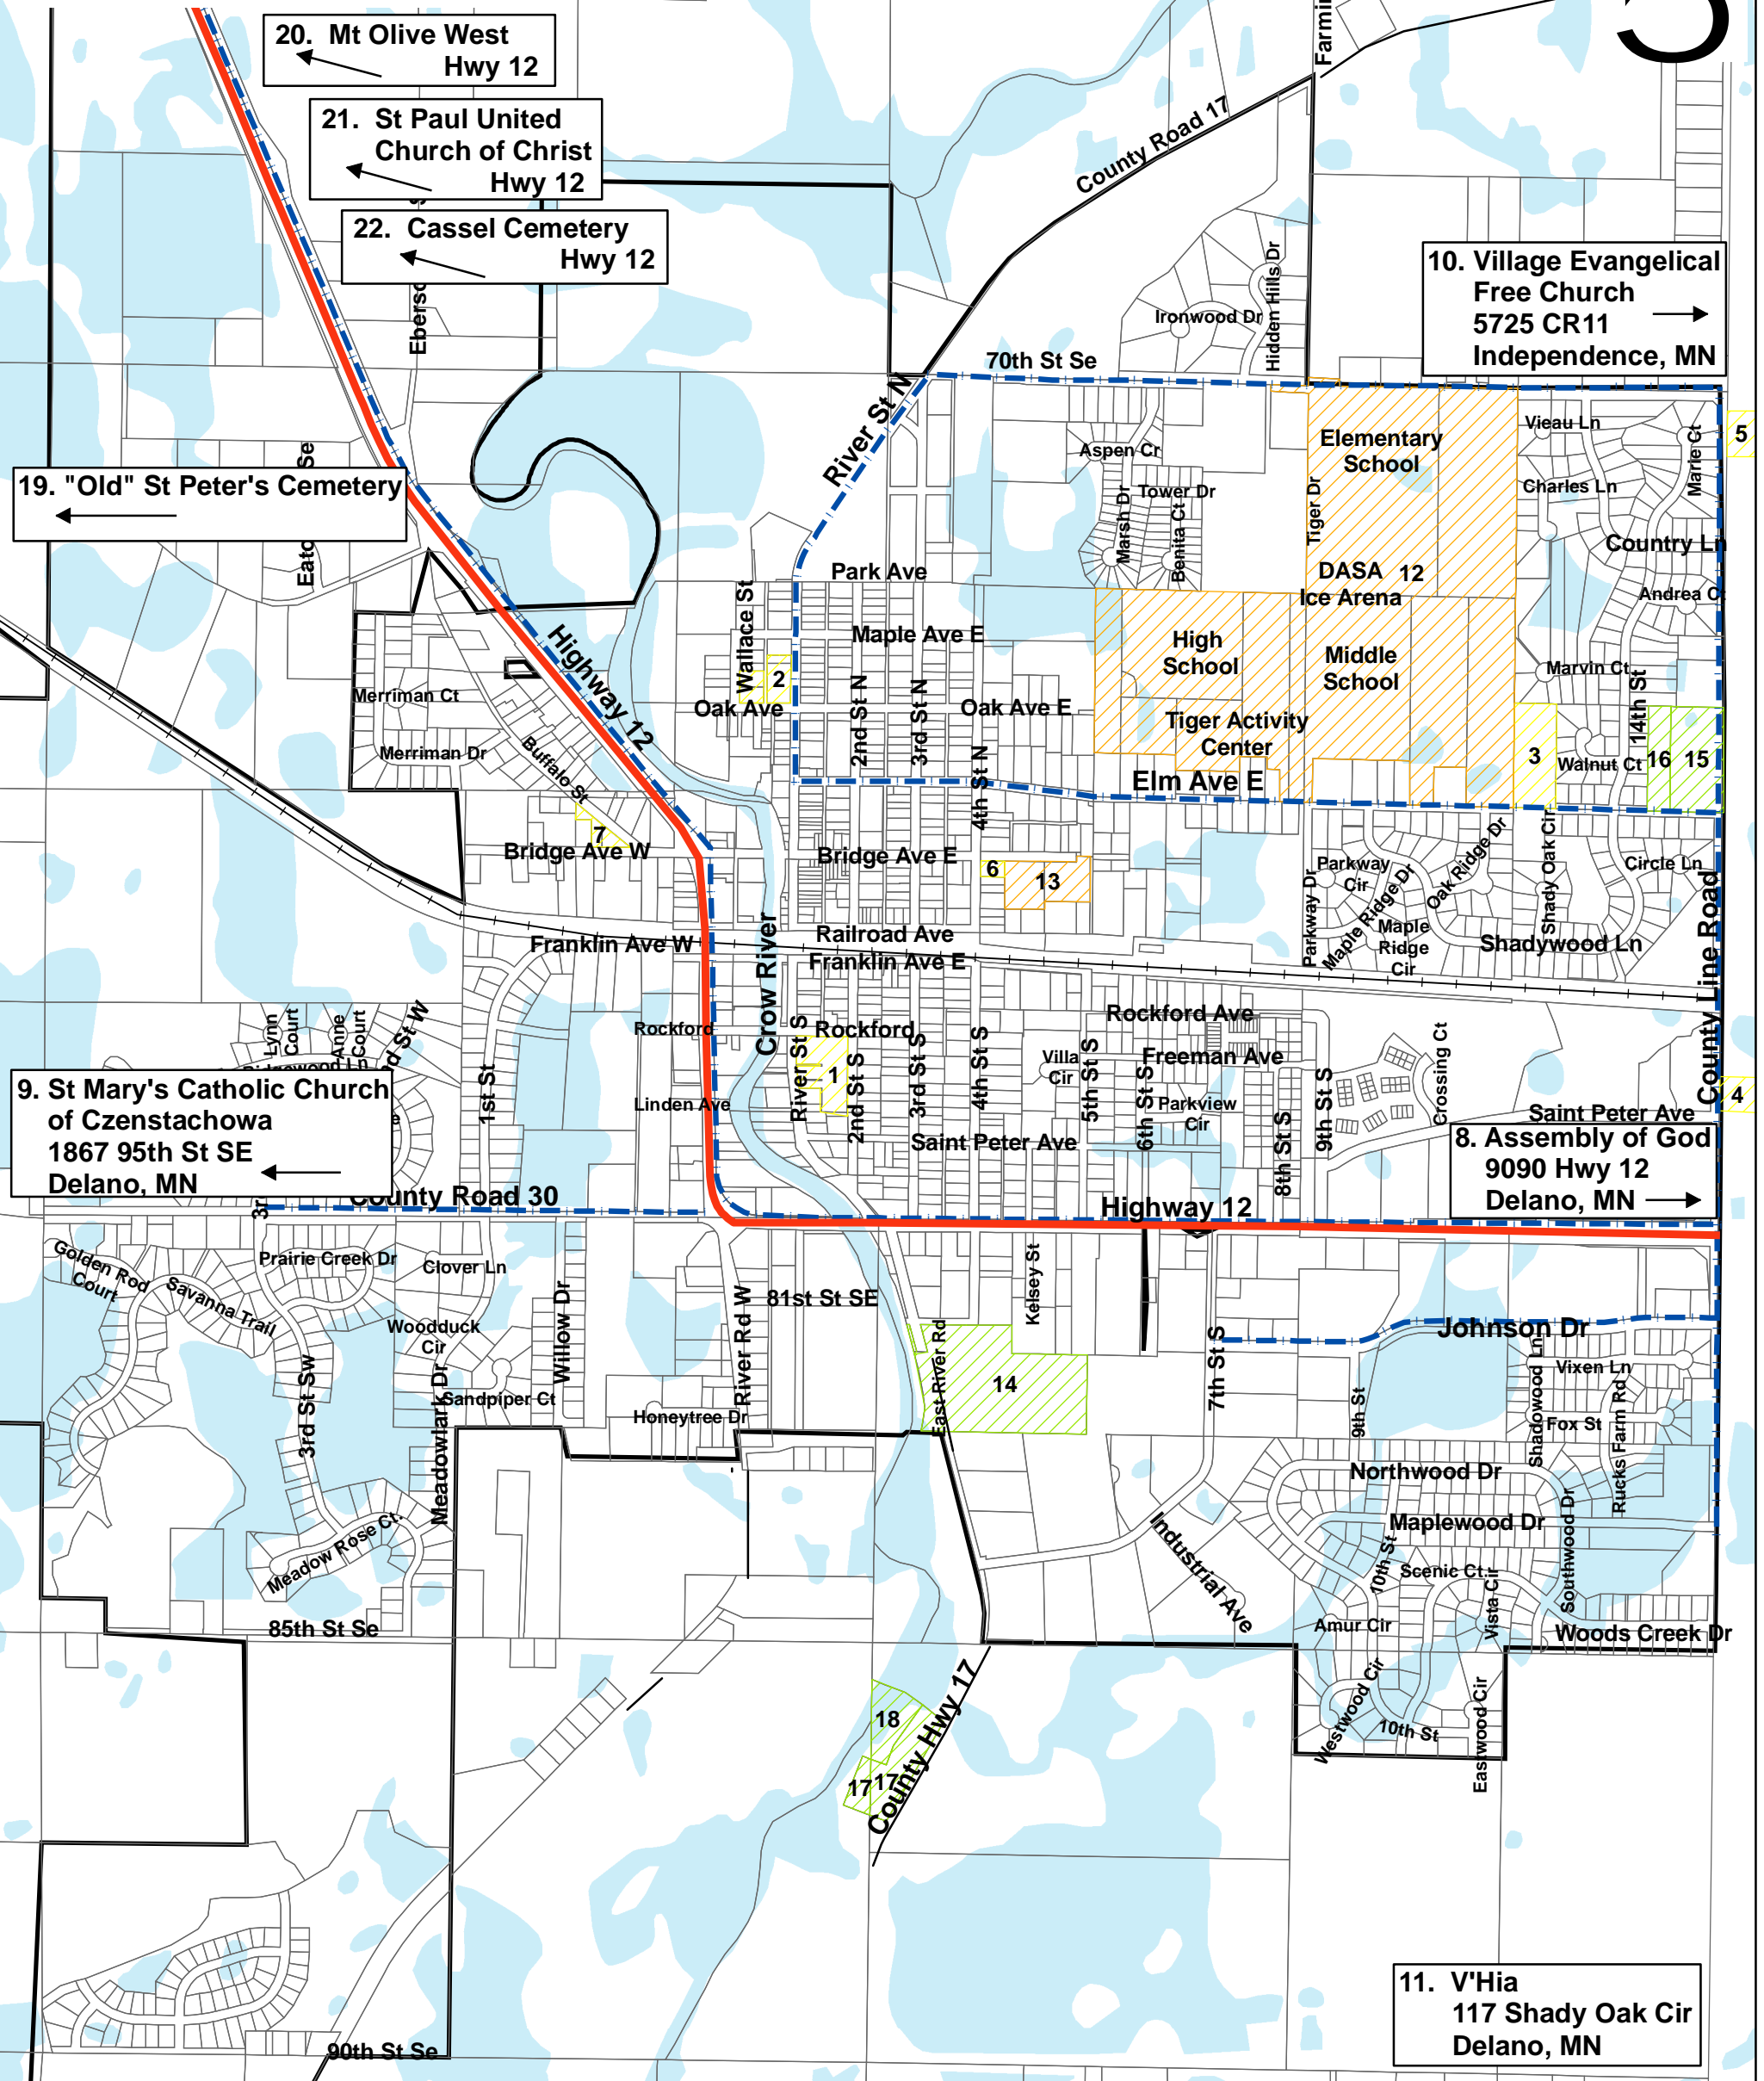

# City of Delano

9. St Mary's Catholic Church of Czenstachowa  
1867 95th St SE  
Delano, MN

19. "Old" St Peter's Cemetery

20. Mt Olive West Hwy 12

21. St Paul United Church of Christ Hwy 12

22. Cassel Cemetery Hwy 12

10. Village Evangelical Free Church  
5725 CR11  
Independence, MN

8. Assembly of God  
9090 Hwy 12  
Delano, MN

11. V'Hia  
117 Shady Oak Cir  
Delano, MN

## Cemeteries

14. Calvary Cemetery
15. St Joseph's Cemetery
16. Mt Olive East Cemetery
17. Delano Public Cemetery
18. Delano Public Cemetery (Scandinavia Riverside Cemetery)
19. "Old" St Peter's Cemetery
20. Mt Olive West (Schroeder Cemetery)
21. St Paul United Cemetery (Schroeder Cemetery)
22. Cassel Cemetery

## Legend

- Highway 12
- Pedestrian Trail
- Railroad
- Water Bodies
- School
- Church
- Cemetery